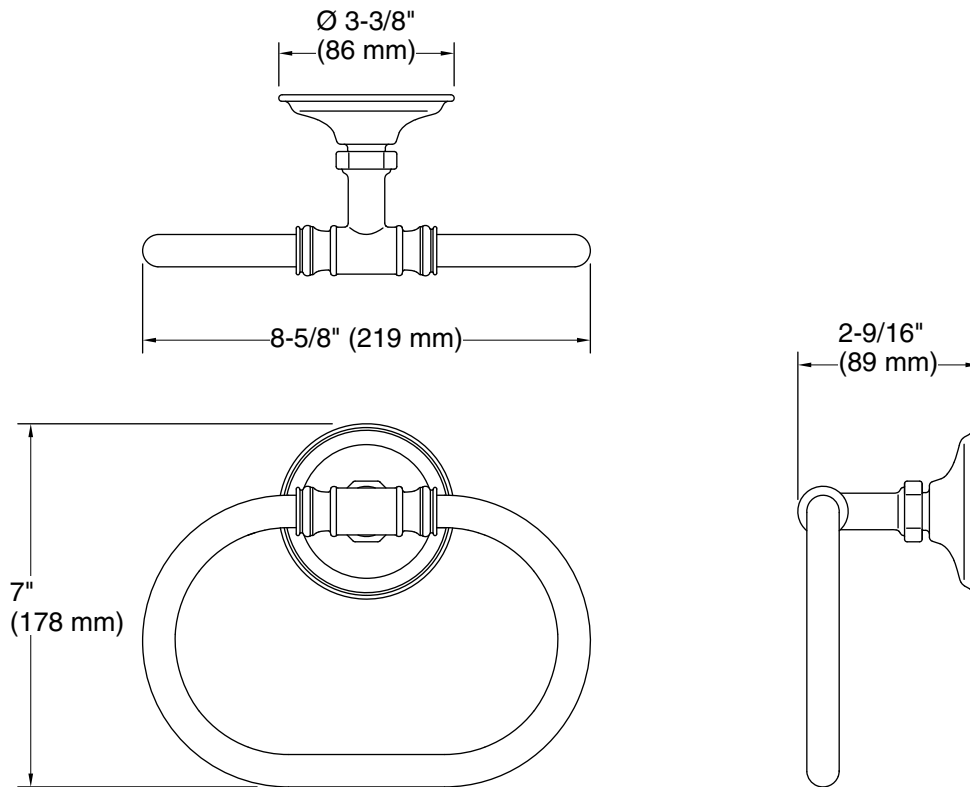

## Technical Information

All product dimensions are nominal.

Installation Type: Wall-mount

Material: Zinc, Stainless Steel